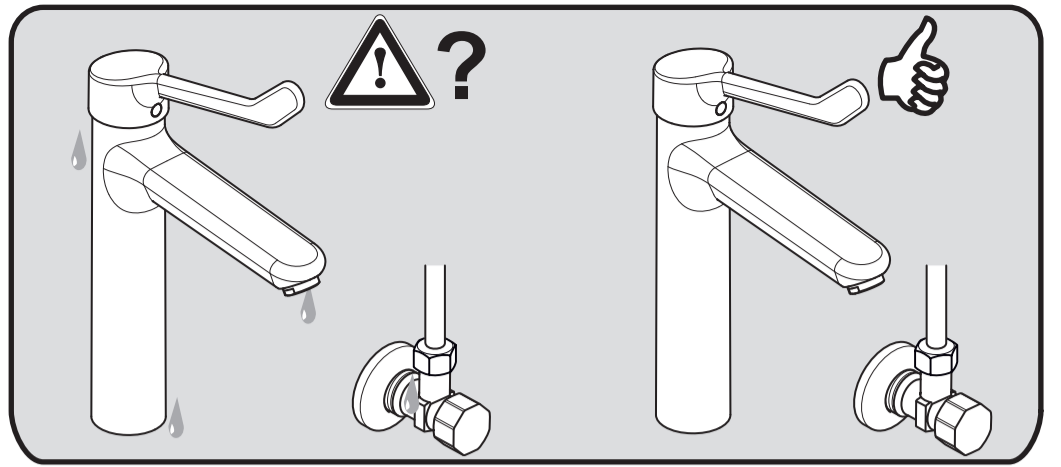

0217 / A 868 324  
 (+ A 865 720)  
 Made in Germany

D2474

D2473

Ideal Standard International NV  
 Corporate Village - Gent Building  
 Da Vincilaan 2  
 1935 Zaventem  
 Belgium

www.idealstandardinternational.com